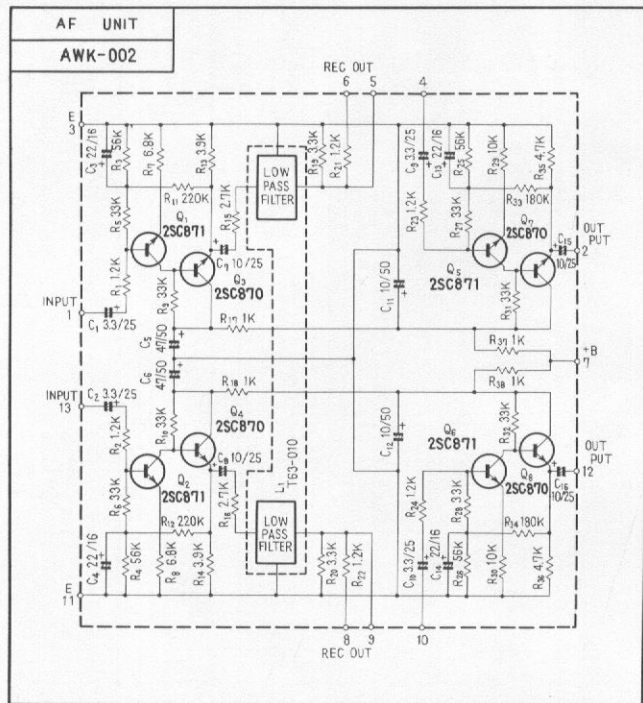

AF UNIT

POWER SUPPLY UNIT