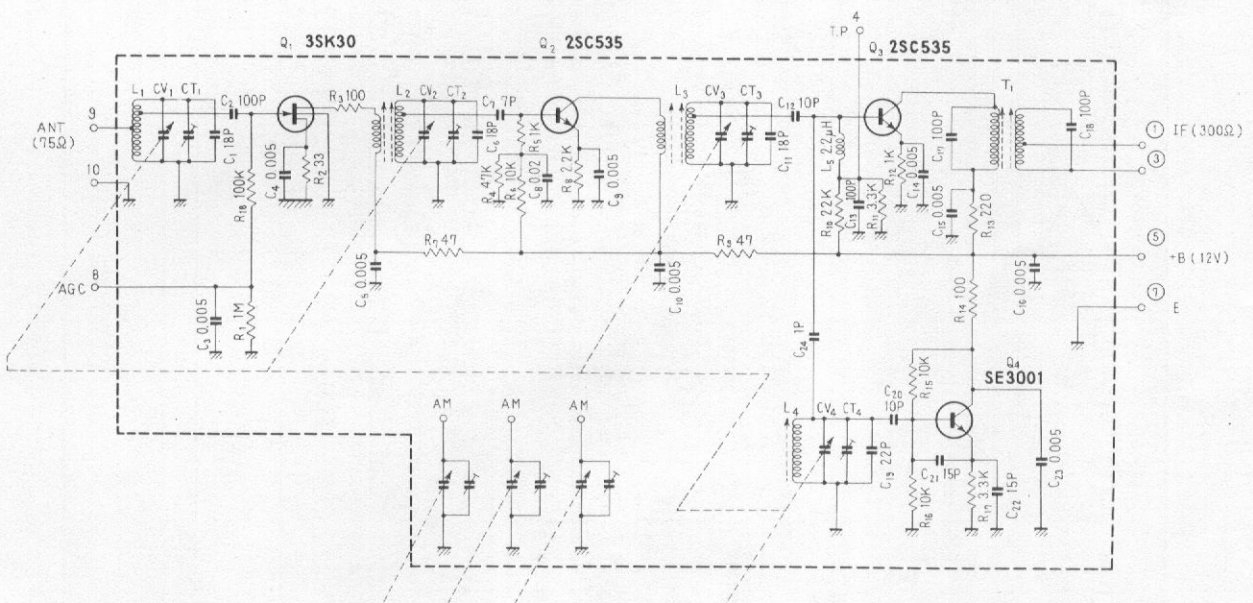

FM FRONT END for FW, KCW, KUW model

FM FRONT END

W11-045