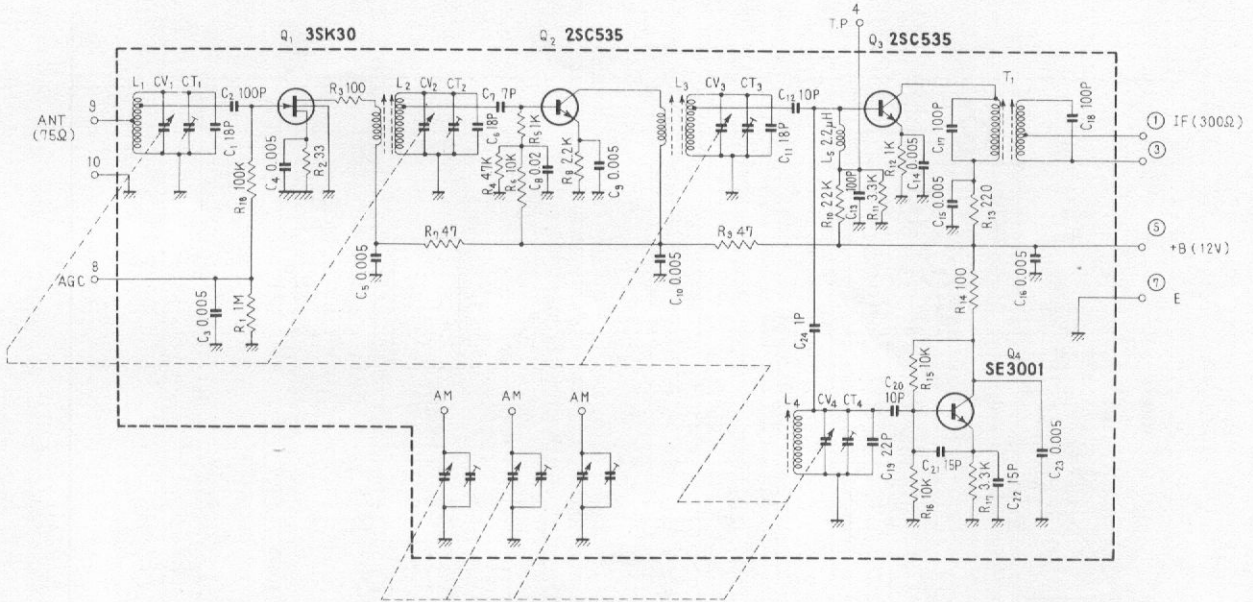

- POTENTIOMETERS**
 VR₁ AM OUTPUT LEVEL CONTROL
 VR₂ FM OUTPUT LEVEL CONTROL
- CAPACITORS**
 NON MARK: μF
 P : μμF

- RESISTORS**
 NON MARK: OHM
 K : KILOHM
 M : MEGOHM

FM FRONT END

FM FRONT END

AWB-006

FM FRONT END for FW, KCW, KUW model