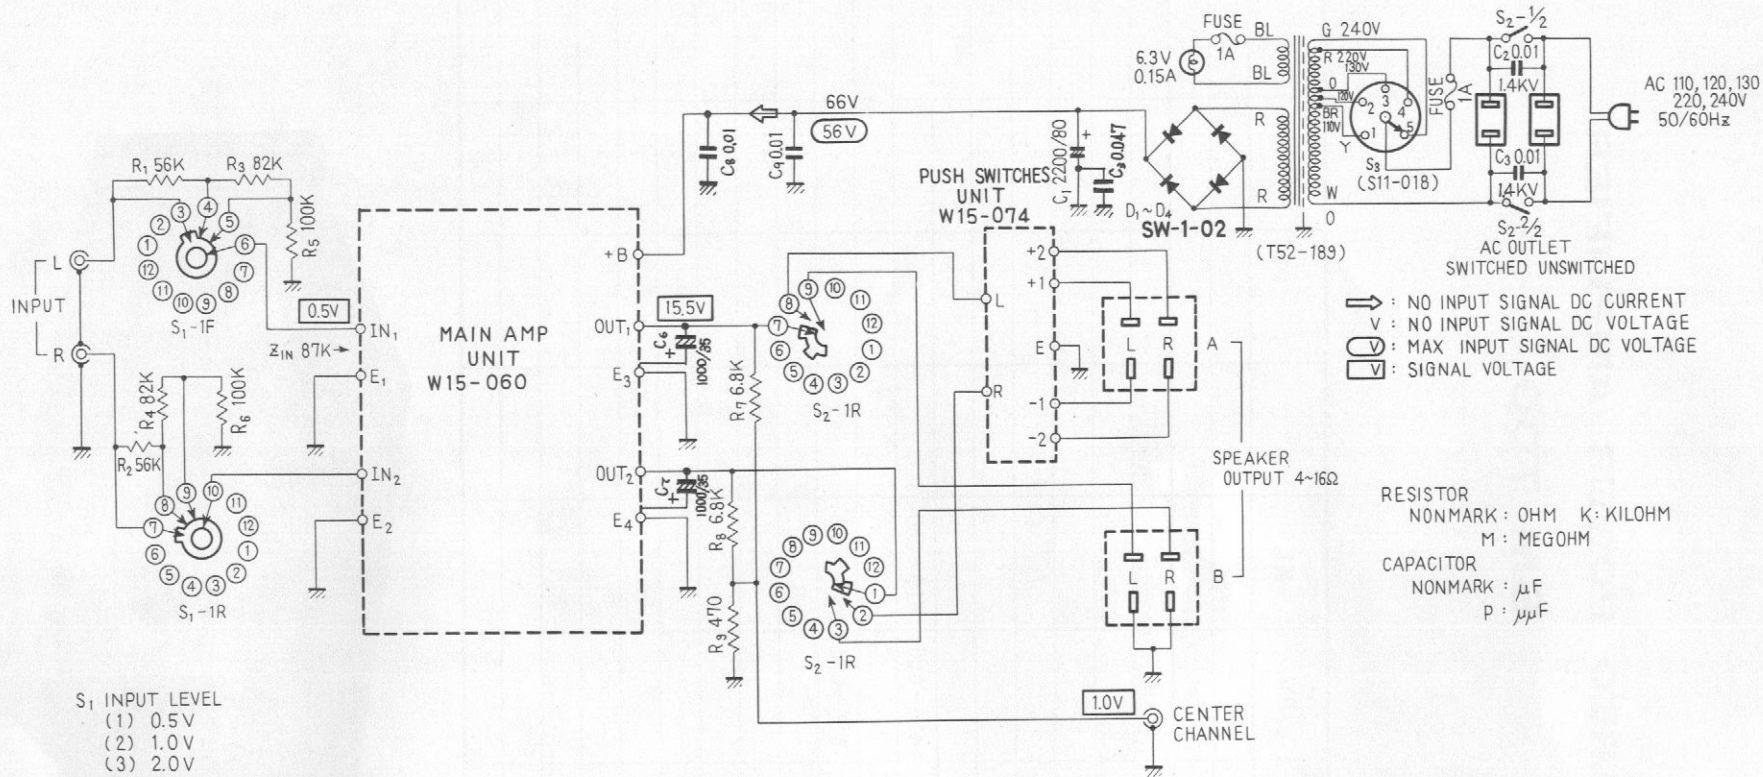

## SM-700

ROUND LABEL UNIT	FV	KL				
FM FRONT END						
FM IF UNIT						
MPX UNIT						
AM TUNER UNIT						
MUTING UNIT						
HEAD AMP UNIT						
CONTROL AMP UNIT						
MAIN AMP UNIT	W15-060	W15-060				
POWER SUPPLY UNIT						
PUSH SWITCH UNIT	W15-074	W15-074				
SWITCH UNIT						
SWITCH UNIT						
TONE COLOR UNIT						
CONTROL UNIT						
MIC AMP UNIT						
REVERBE AMP UNIT						
REVERBE UNIT						

# SM-700

- S<sub>1</sub> INPUT LEVEL  
 (1) 0.5V  
 (2) 1.0V  
 (3) 2.0V

- S<sub>2</sub> SPEAKER SELECTOR  
 (1) POWER OFF  
 (2) A  
 (3) B  
 (4) A+B

- S<sub>3</sub> AC VOLTAGE SELECTOR

# SM-700

SM-700 for KL model

S<sub>1</sub> INPUT LEVEL (S14-037)

- (1) 0.5V
- (2) 1.0V
- (3) 2.0V

S<sub>2</sub> SPEAKER SELECTOR (S11-025)

- (1) POWER OFF
- (2) A
- (3) B
- (4) A+B

SM-700