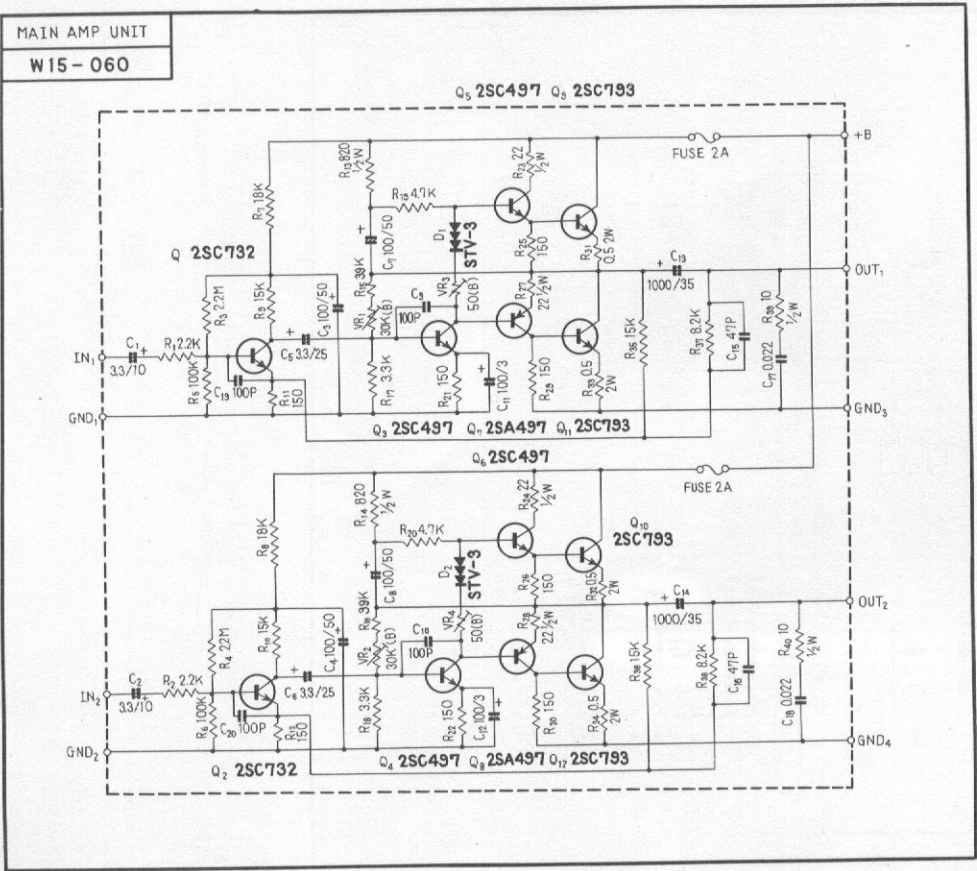

MAIN AMP UNIT

MAIN AMP UNIT

W15-060