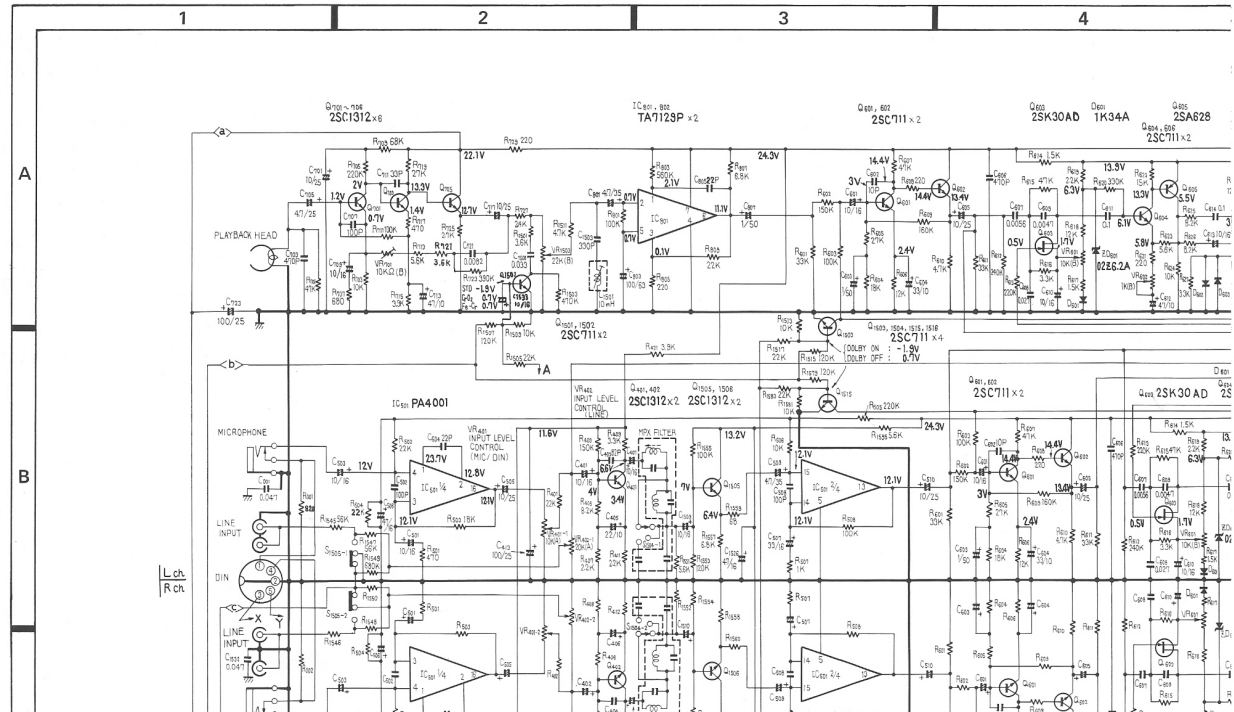

3-HEAD  
CASSETTE TAPE DECK

# CT-F1000

KCU

- SWITCHES:
- S101 ERASE PREVENT DETECTOR (NO HOLE — HOLE)
  - S102 CHROME TAPE DETECTOR (NO HOLE — HOLE)
  - S103 CASSETTE HALF DETECTOR (OFF — ON)
  - S104 TAPE COUNTER (OFF — ON)
  - S105 MEMORY STOP/PLAY (OFF — ON)
  - S106 POWER (OFF — ON)

- S107 REW (OFF — ON)
- S108 F.F (OFF — ON)
- S109 PLAY (OFF — ON)
- S110 REC (OFF — ON)
- S111 PAUSE (OFF — ON)
- S112 LIMITER (OFF — ON)
- S113 BIAS (STO / Fe-Cr — Cr-O<sub>2</sub>)
- S114 EQ (Cr-O<sub>2</sub> — STO — Fe-Cr)
- S115 DOLBY NR / MPX FILTER (ON / ON — OFF / OFF — DN / OFF)
- S116
- S117