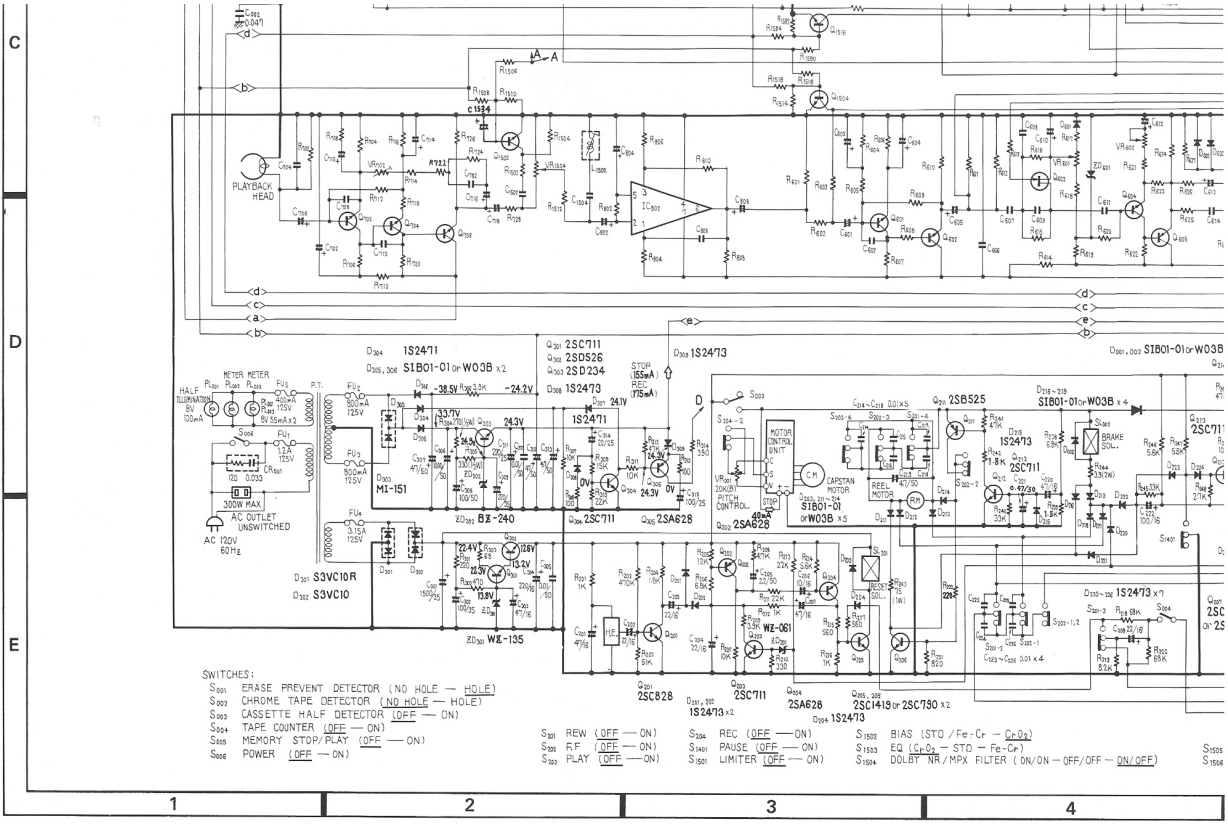

3-HEAD  
CASSETTE TAPE DECK

# CT-F1000

KCU

- SWITCHES:
- S101 ERASE PREVENT DETECTOR (NO HOLE — HOLE)
  - S102 CHROME TAPE DETECTOR (NO HOLE — HOLE)
  - S103 CASSETTE HALF DETECTOR (OFF — ON)
  - S104 TAPE COUNTER (OFF — ON)
  - S105 MEMORY STOP/PLAY (OFF — ON)
  - S106 POWER (OFF — ON)

- S107 REW (OFF — ON)
- S108 F.F (OFF — ON)
- S109 PLAY (OFF — ON)
- S110 REC (OFF — ON)
- S111 PAUSE (OFF — ON)
- S112 LIMITER (OFF — ON)
- S113 BIAS (STO / Fe-Cr — Cr-O<sub>2</sub>)
- S114 EQ (Cr-O<sub>2</sub> — STO — Fe-Cr)
- S115 DOLBY NR / MPX FILTER (ON / ON — OFF / OFF — DN / OFF)
- S116
- S117